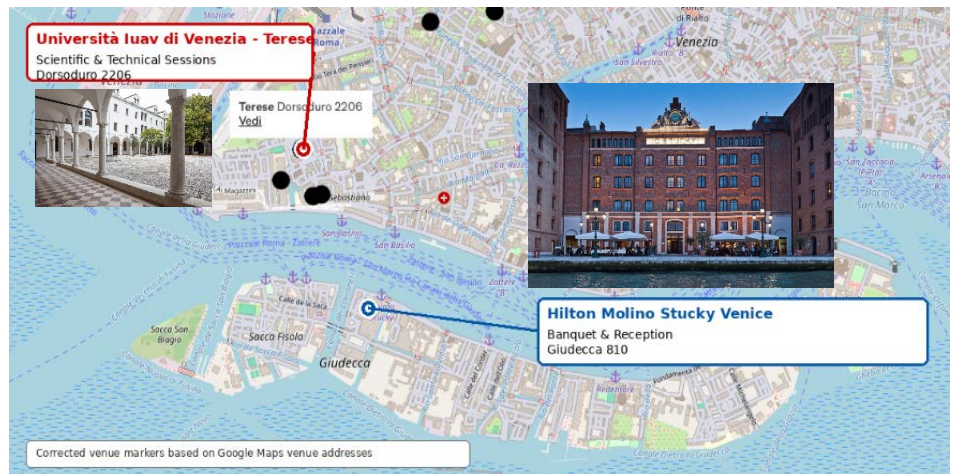

IHiet 2026 International Conference

Direction Guide – Università Iuav di Venezia – Terese

Conference Venue

Venue Address: Aug 26-27, 2026
Università Iuav di Venezia – Terese

Address: Dorsoduro 2206, 30123
Venezia VE, Italy

Registration desk located on Ground Level, Conference rooms located in Terese campus Lobby Level

Map & Quick Access

CONFERENCE BANQUET & RECEPTION

Tuesday, August 25, 2026 | 19:00–22:00 - Hilton Molino Stucky Venice
Address: Giudecca 810, 30133
Venezia VE, It

Scan to open Google Maps location.

Tip: Search for “IUAV University of Venice – Terese Campus”. follow campus signage to the conference area.sign **IHiet CONFERENCE**.

Step-by-Step Directions

Hilton Molino Stucky Venice → IUAV University of Venice – Terese (15-20 min - waterbus or free hotel shuttle)
Address: Dorsoduro, 2206, 30123 Venezia VE, Italy

- Start at Hilton Molino Stucky Venice, Giudecca 810.
- Walk to the hotel dock or nearby Giudecca Hilton / Palanca vaporetto area.
- Take the waterbus or hotel shuttle toward Zattere.
- Get off at Zattere.
- Walk inland toward Dorsoduro.
- Continue to IUAV University of Venice – Terese, Dorsoduro 2206.
- Walking time from Zattere is about 8–12 minutes.
- IUAV University of Venice – Terese → Hilton Molino Stucky Venice
- Exit IUAV Terese, Dorsoduro 2206.
- Walk toward the Zattere waterfront.
- Board the waterbus or Hilton shuttle toward Giudecca / Molino Stucky / Palanca.
- Get off at Giudecca Hilton or Palanca.
- Walk to Hilton Molino Stucky Venice, Giudecca 810.
- The Hilton’s nearest public vaporetto stop is Palanca, about 500 m from the hotel.